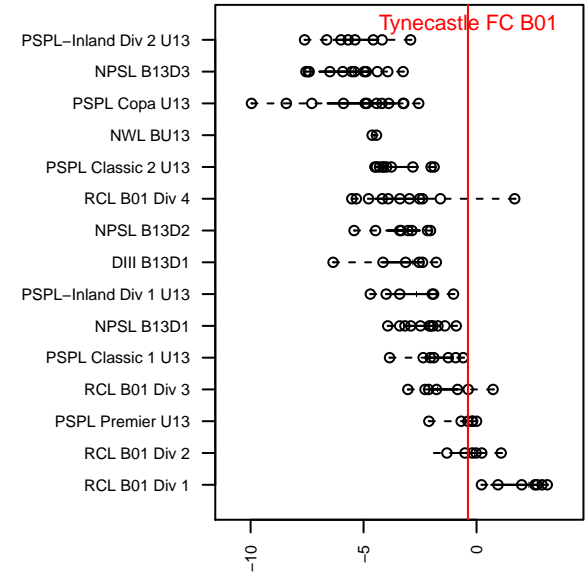

**attack and defense rating
relative to others at age
and all opponents in last 13 months**