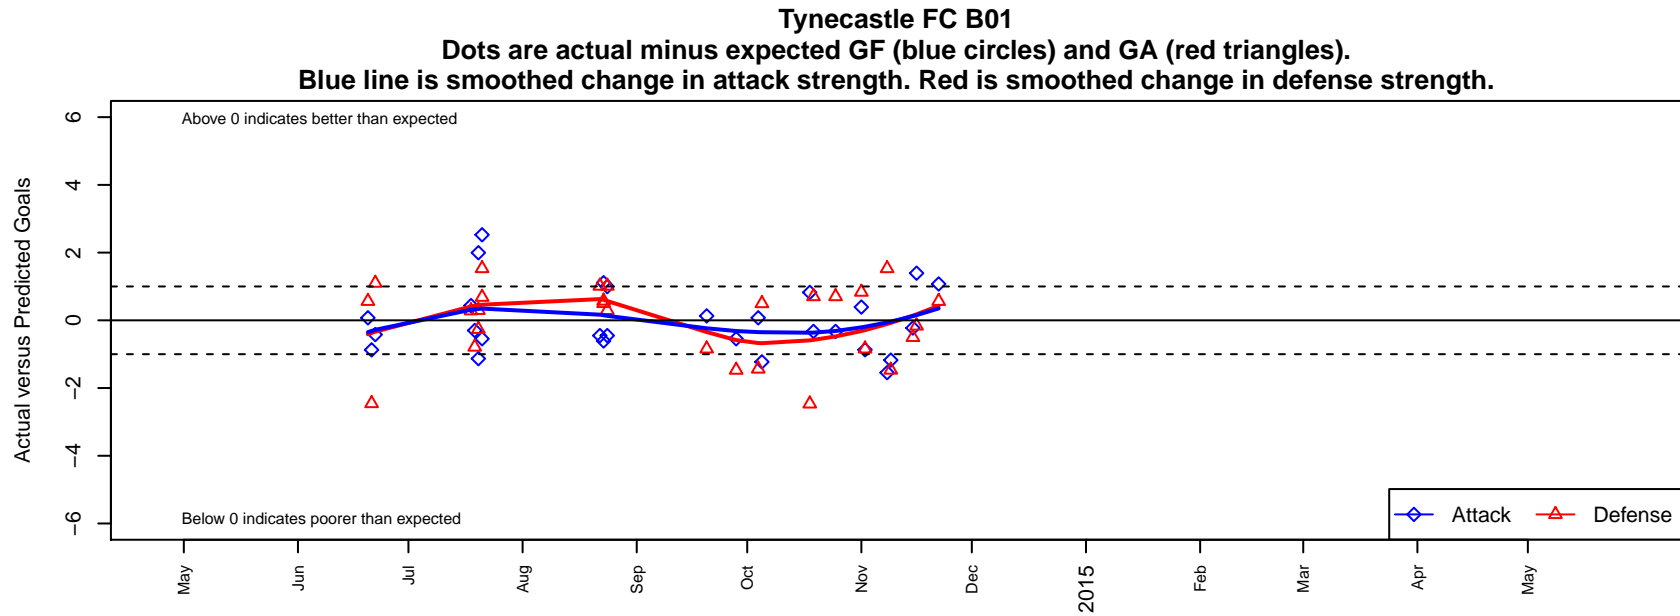

**attack and defense variance (black dot)
relative to other teams
and top 10 in region**

**attack and defense rating
relative to others at age
and all opponents in last 13 months**

Tynecastle FC B01

Tynecastle FC
Everett, WA
B01 total strength=1063
attack=3.01 defense=2.05
fall league = PSPL Premier U13

alt names used:
TYNECASTLE FC B01 (WA)
TYNECASTLE FC B01 (WA)
B01 [Tynecastle]

Venues played:
2014 US Club Regionals Super U12
2014 Nike Crossfire Challenge Silver U13
2014 REDAPT Cup Gold U13
2014 PSPL Premier U13